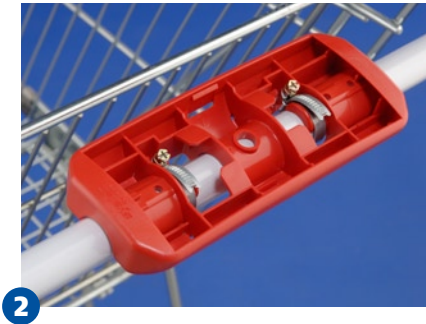

3 ClipOn duo S

The smaller version offers compact design with two ad spaces.

4 ClipOn eco S

With one advertising space. Same size as the duo S, ideal for already mounted coin deposit locks.

ClipOn – Handy Advertising

immediately perceived by the customer if placed on the ClipOn. Even if the coin deposit lock is already installed, the ClipOn can easily be mounted later on.

Client's attention guaranteed.

Enough space for your own advertising.

Perfect advertising effect.

ClipOn in detail

1 Profitable

The ClipOn takes care of your profits. The ad label can be exchanged in seconds.

2 Quick

Installation of the ClipOn is quick and easy.

3 Organised

The ClipOn can be nicely combined with several types of coin locks.

4 Colourful

Four standard colours are available for the ClipOn range. Special colours are available on request.

The Number 1 for coin deposit locks

Founded in 1974, systec developed the first patented coin lock for shopping trolleys in 1981. Since that date, systec has become the global and technology leader in this field. Its products now range from coin deposit locks and antistatic handlebar systems, trolley advertising systems to child safety and containment systems for shopping trolleys. systec is the supplier to all leading shopping trolley manufacturers and exports its products to more than 50 countries.